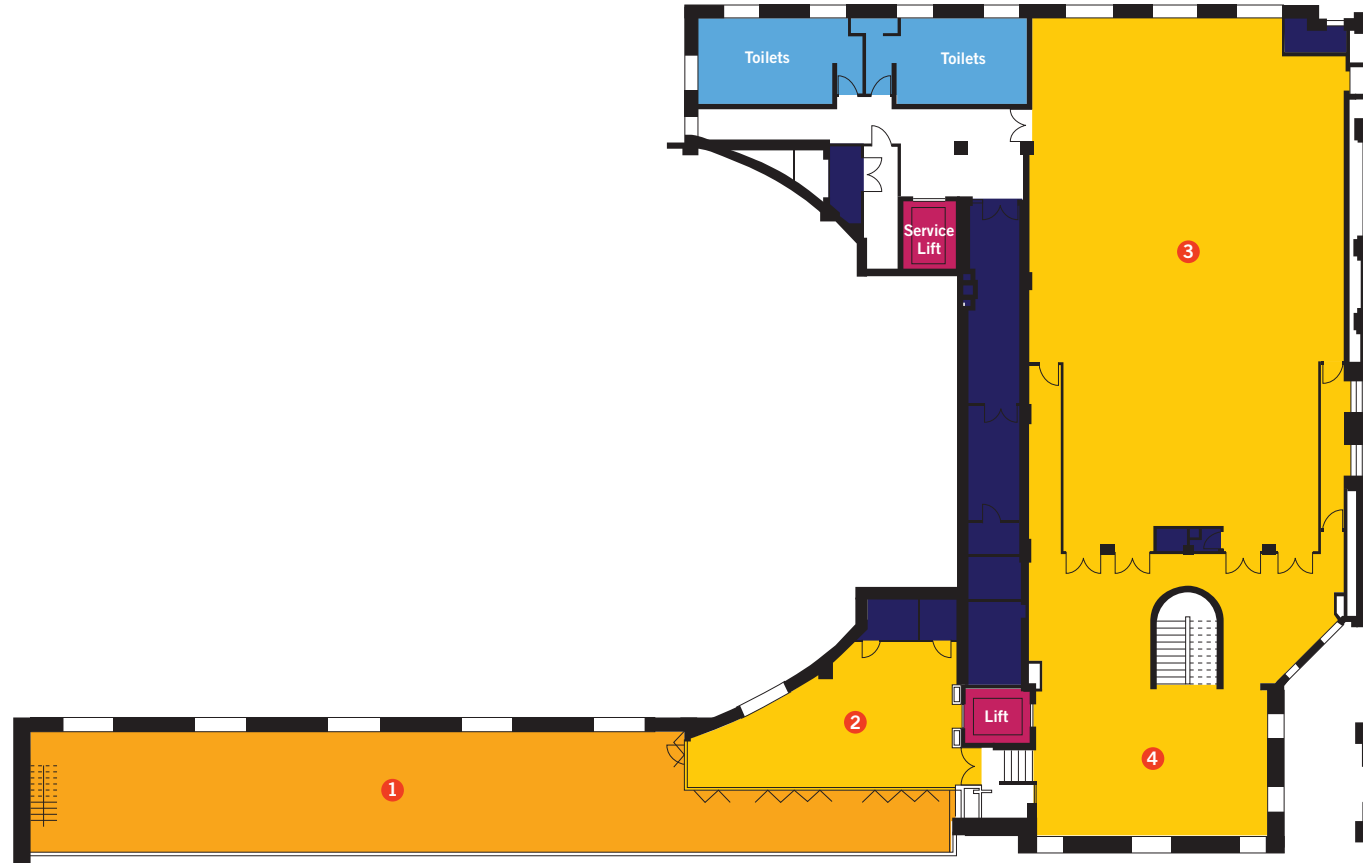

# Dunedin Centre Second Floor

## LEGEND

- |                              |                  |                         |         |
|------------------------------|------------------|-------------------------|---------|
| ① Fullwood Terrace – Outdoor | Accessible Areas | Outdoor Accessible Area | Toilets |
| ② Fullwood Lounge            | Service Areas    | Lifts                   |         |
| ③ Fullwood Room              |                  |                         |         |
| ④ Fullwood Foyer             |                  |                         |         |