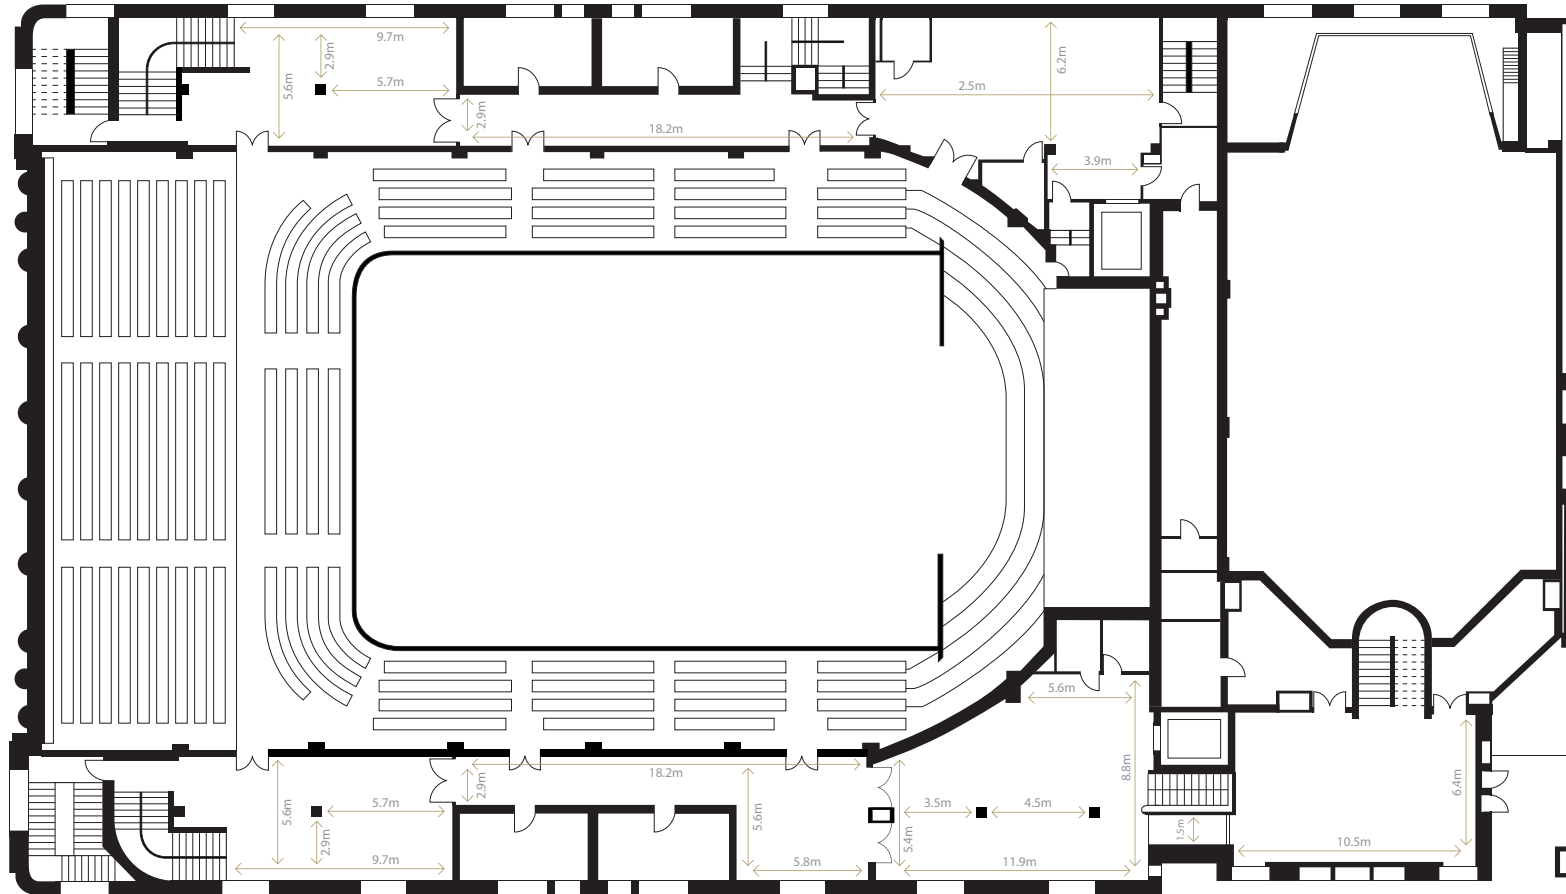

FIRST FLOOR

CEILING HEIGHTS

Townhall
Gallery Foyer
 3.5 m

Lower Chesters
 3.4 m

CHESTERS LOUNGE | CAPACITY CHART

Area m2	Theatre	Banquet	Cabaret	Cocktail	Classroom	Trade
109	50	50	30	24	4	24