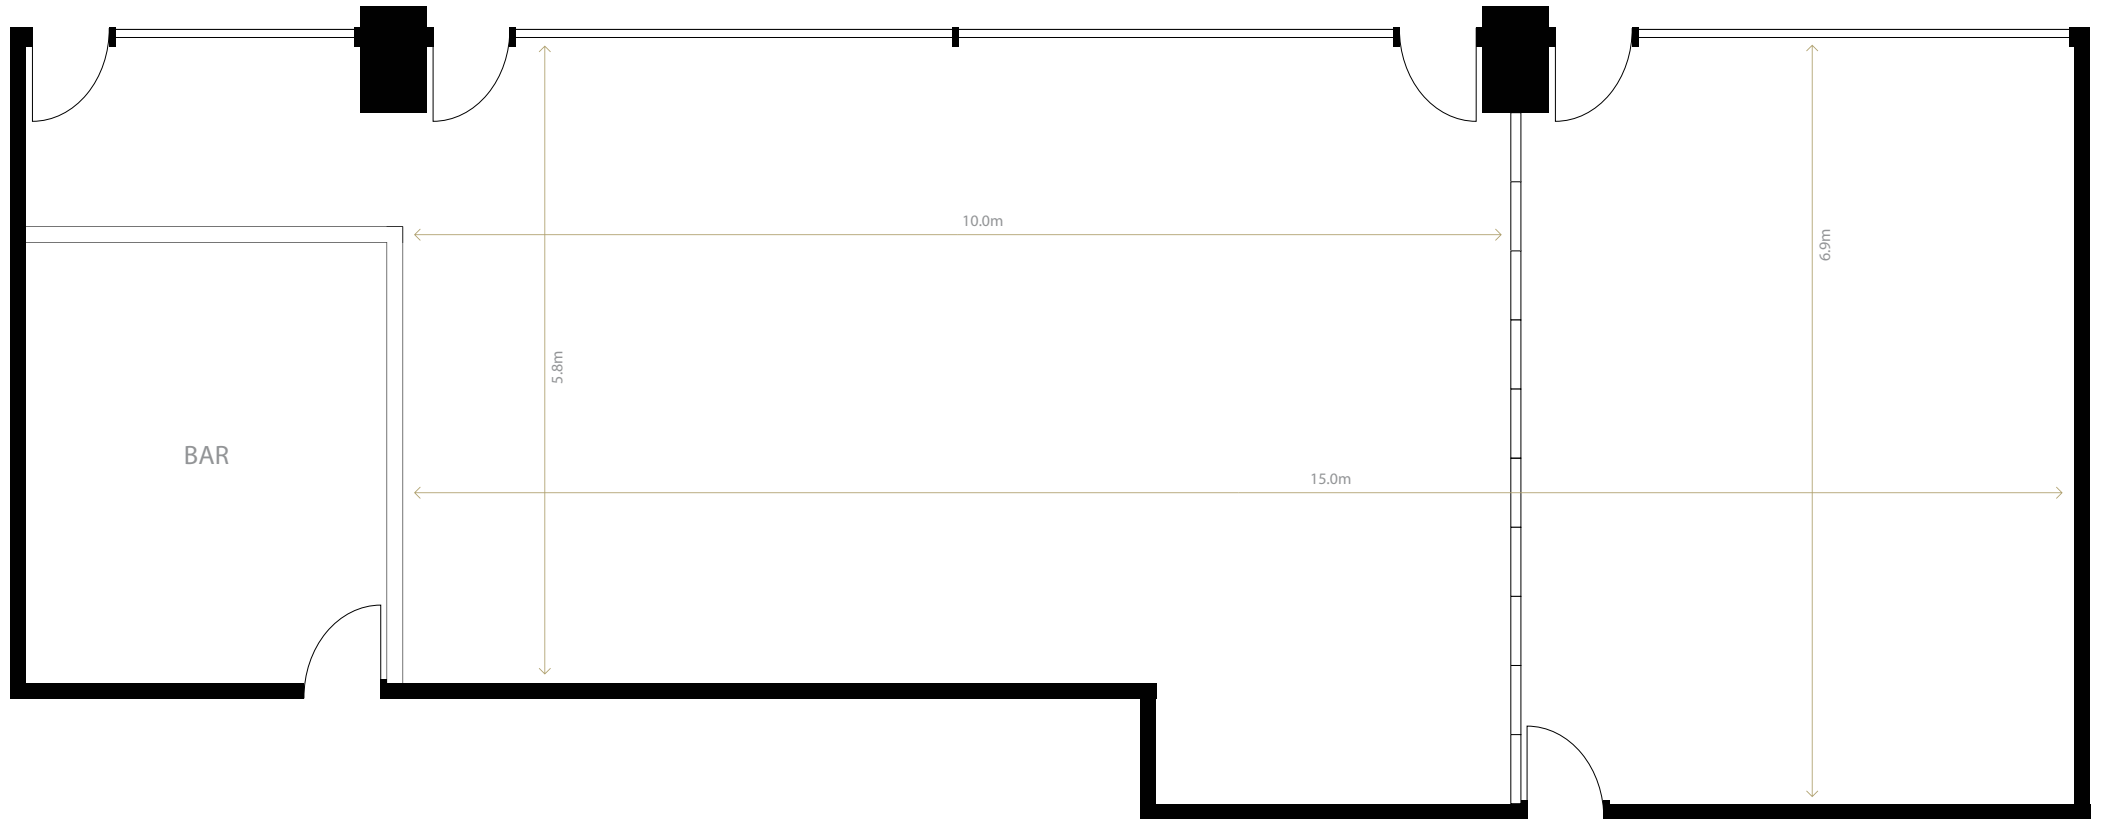

# L3 LARGE CORPORATE SUITES (1-4)

**CAPACITY CHART**

Area m2	Theatre	Banquet	Cabaret	Cocktail	Classroom	Trade
90	60	60	48	90	30	-