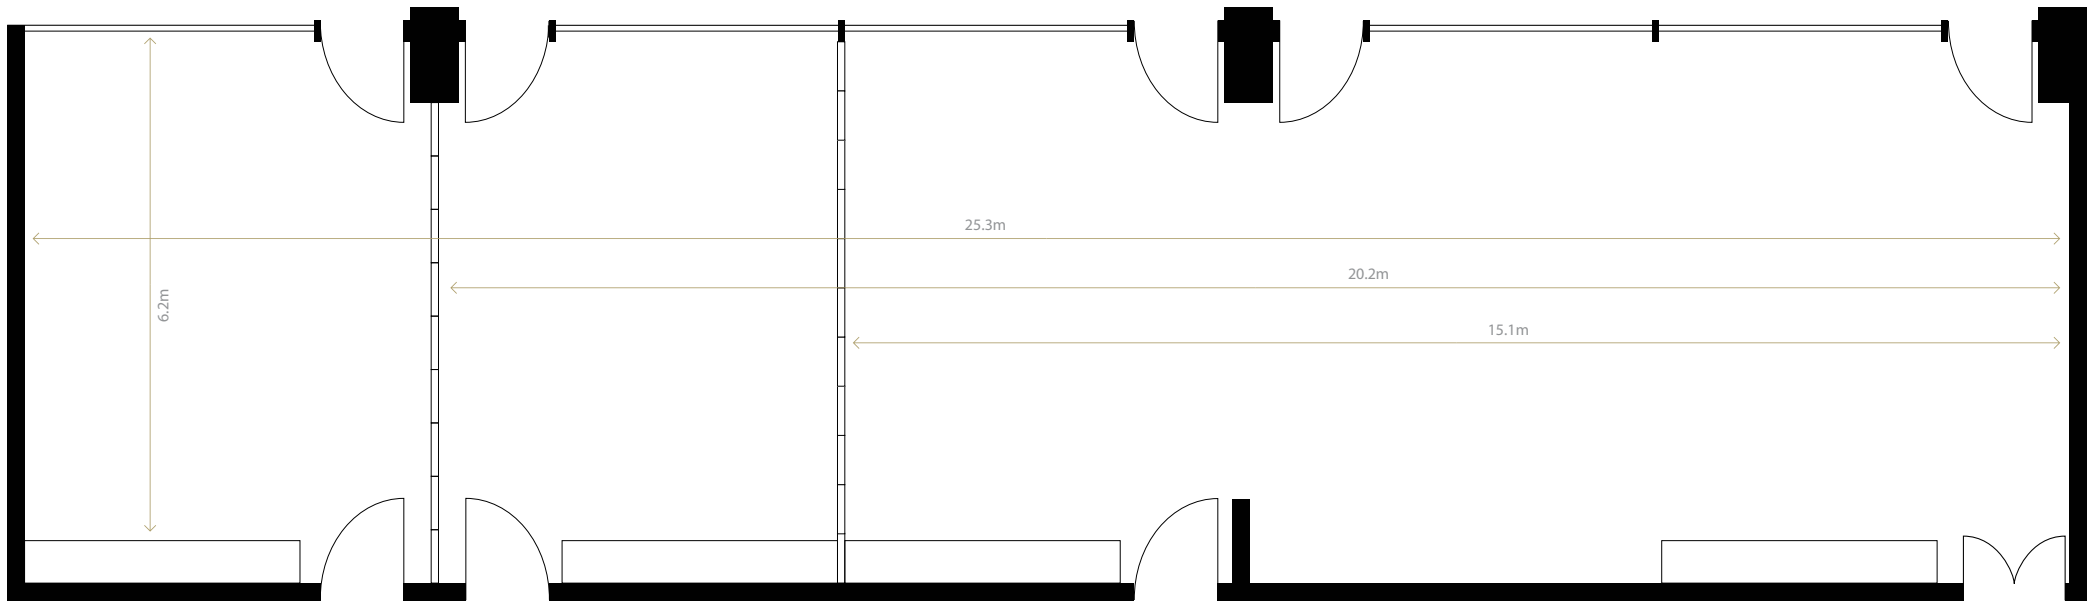

L3 LARGE CORPORATE SUITES (7-9)

CAPACITY CHART

Area m2	Theatre	Banquet	Cabaret	Cocktail	Classroom	Trade
70	70	70	48	90	40	-