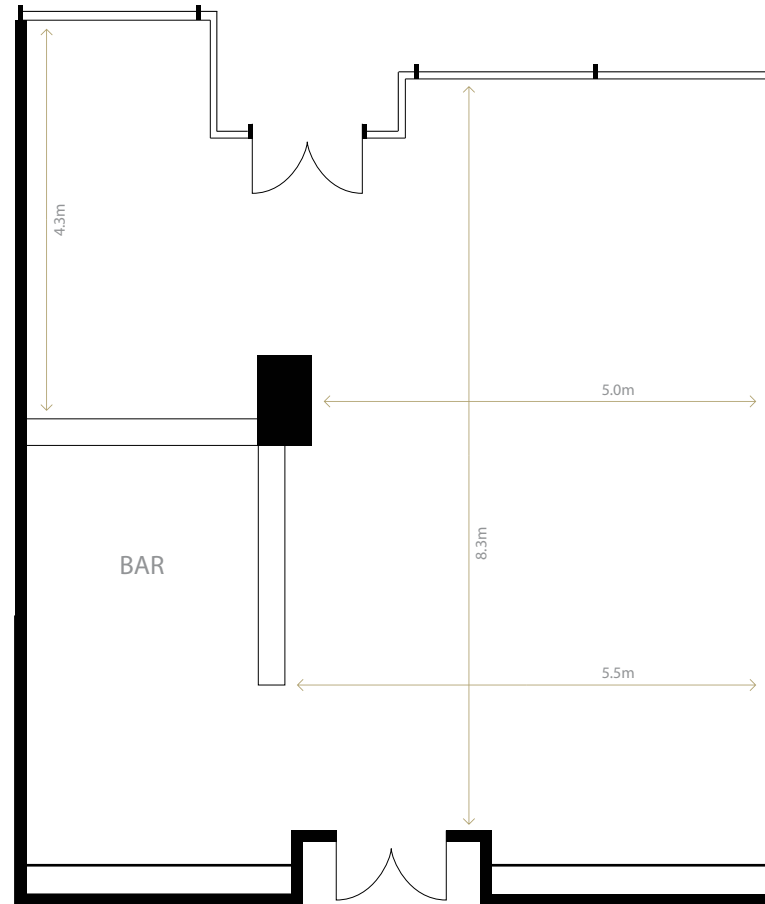

L4 ALEXANDER McMILLAN SUITE

CAPACITY CHART

Area m2	Theatre	Banquet	Cabaret	Cocktail	Classroom	Trade
41	30	30	24	60	12	-