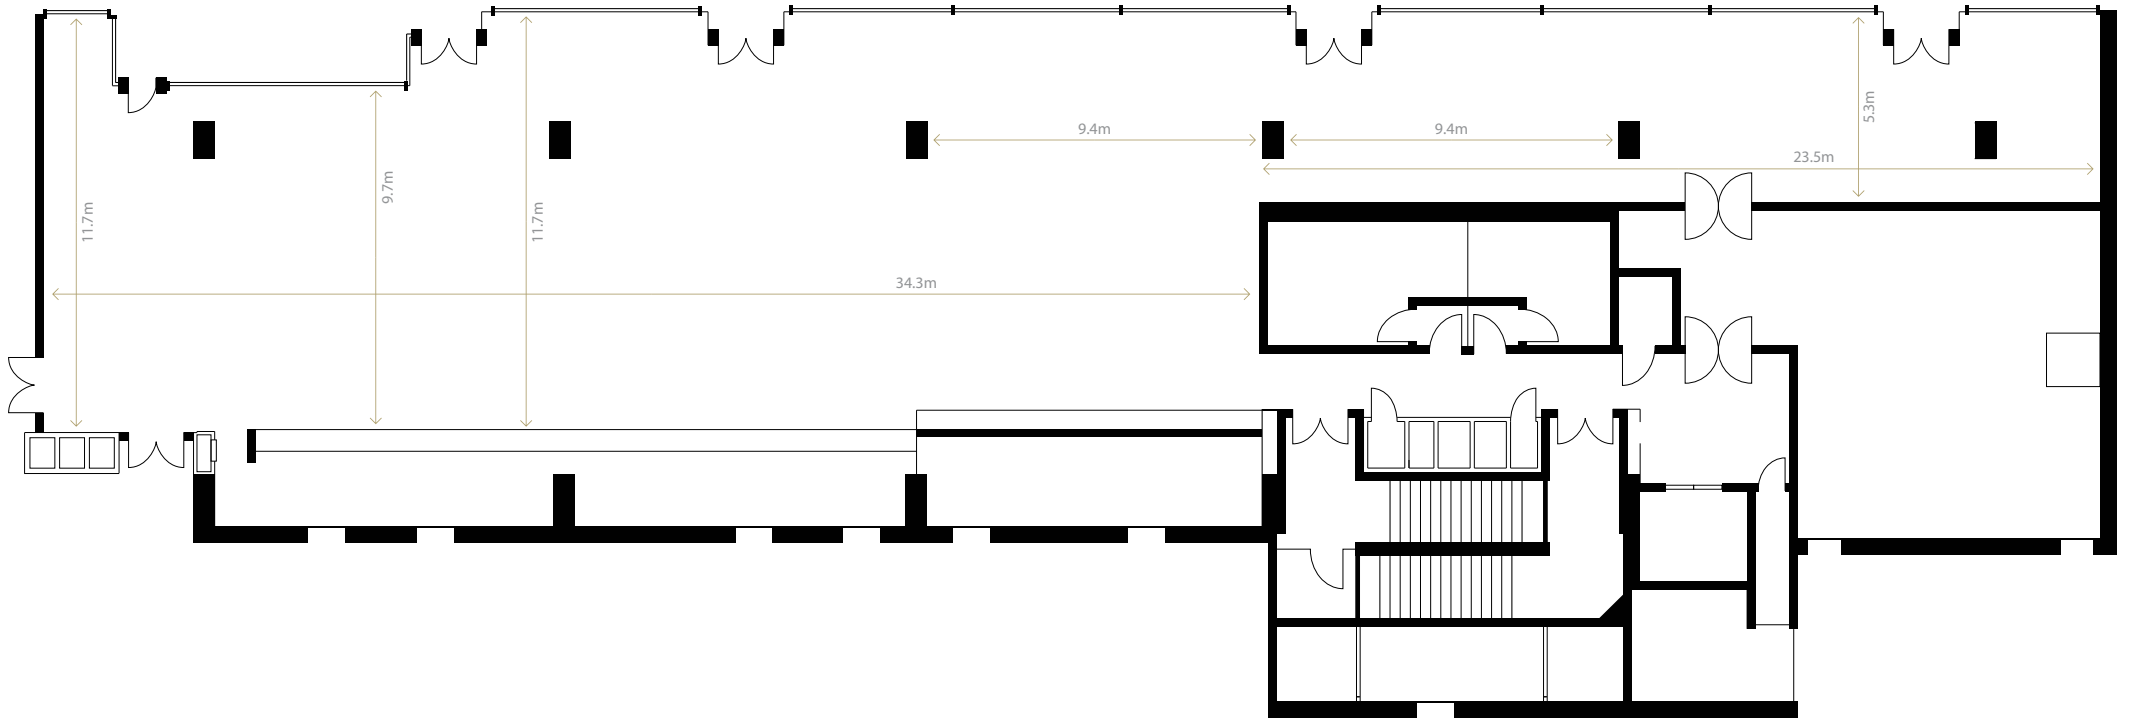

L4 EAST LOUNGE

CAPACITY CHART

Area m2	Theatre	Banquet	Cabaret	Cocktail	Classroom	Trade
376	260	200	160	400	120	17