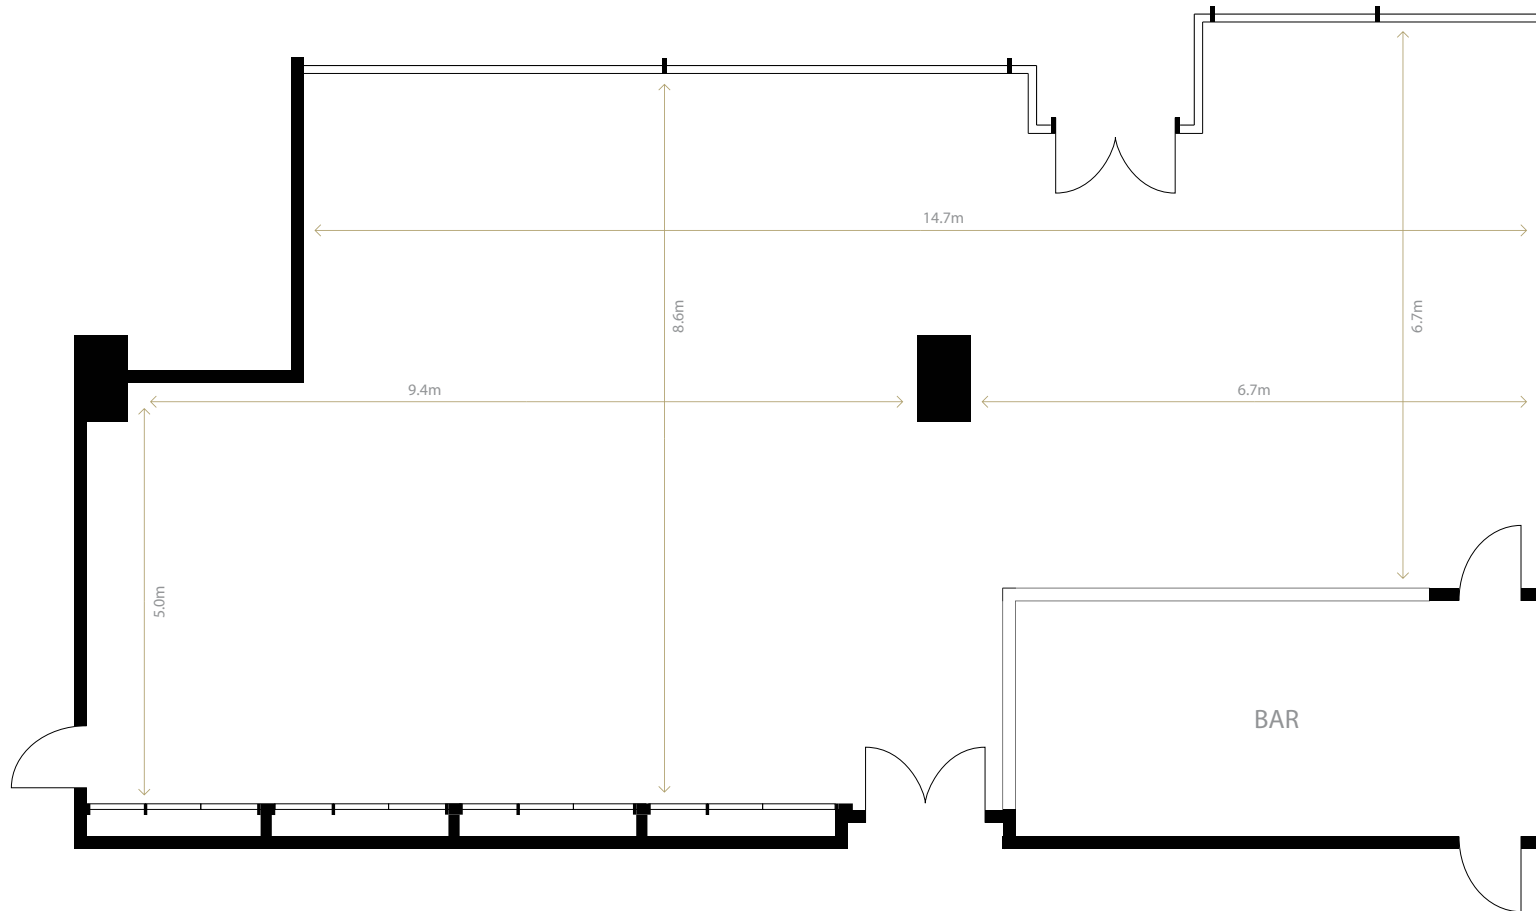

L4 LOGAN POINT SUITE

CAPACITY CHART

Area m2	Theatre	Banquet	Cabaret	Cocktail	Classroom	Trade
126	50	70	24	100	25	3