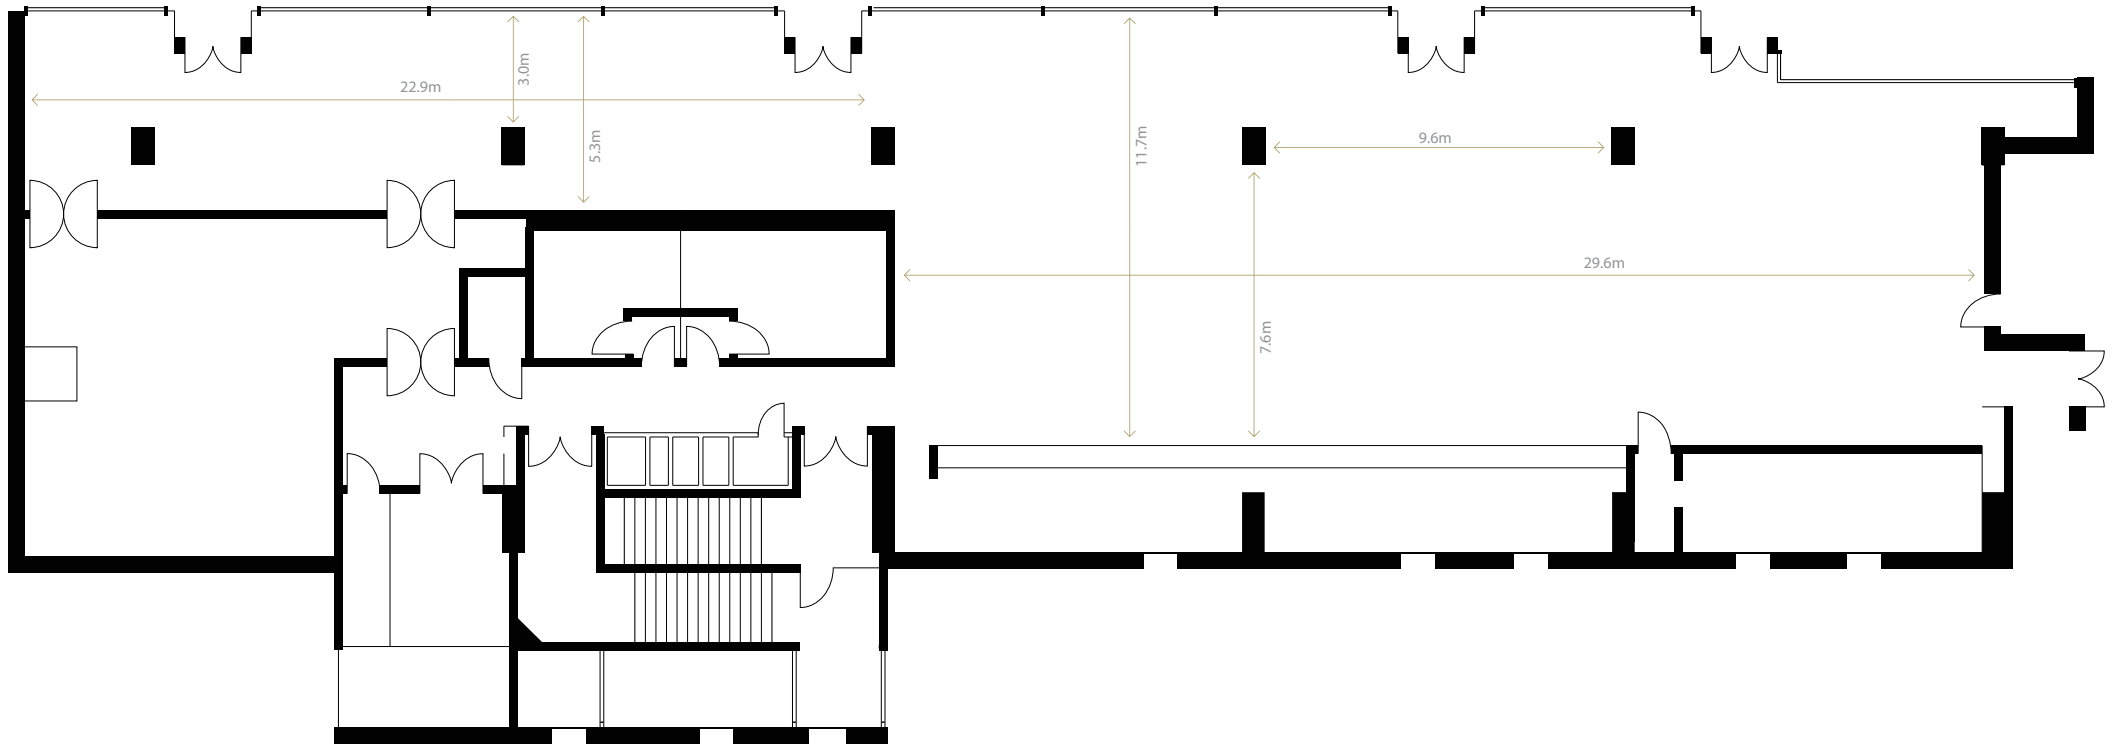

L4 WEST LOUNGE

CAPACITY CHART

Area m2	Theatre	Banquet	Cabaret	Cocktail	Classroom	Trade
340	220	200	160	400	100	17