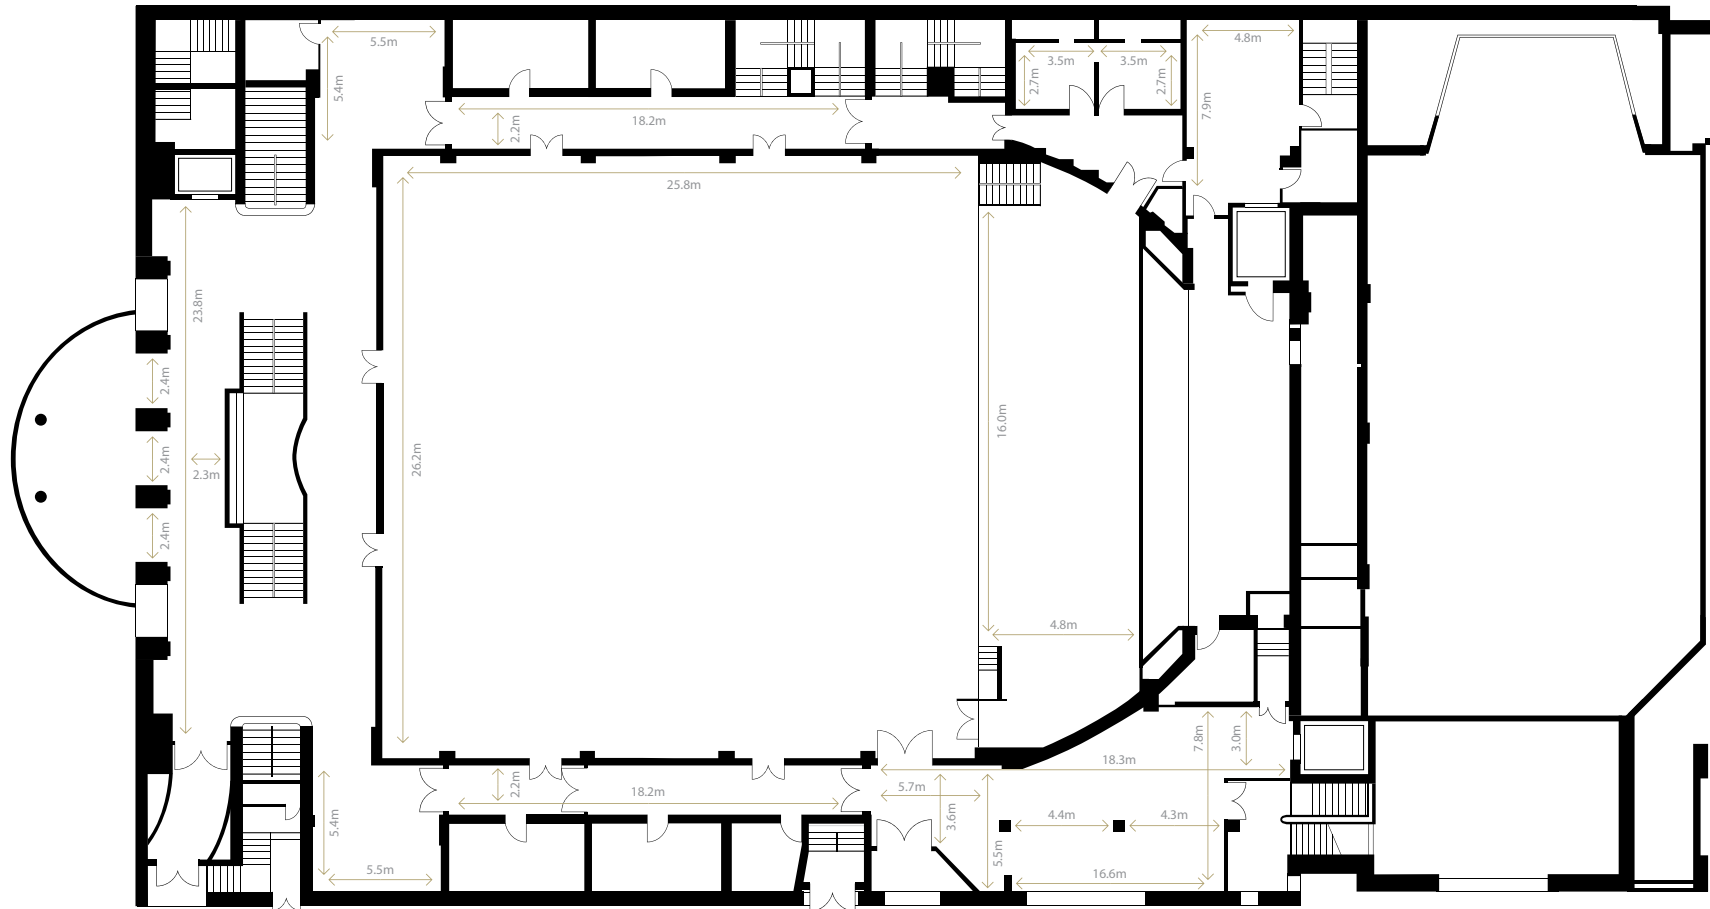

UPPER GROUND LEVEL

CEILING HEIGHTS

Townhall Foyer

3.9 m

Foyer Hallways

3.7 m

Under Gallery

3.0 m

Stage

14.6 m

DUNEDIN TOWN HALL | CAPACITY CHART

Area m ²	Theatre	Banquet	Cabaret	Cocktail	Classroom	Trade
664	2145	550	360	1000	300	35 - 60